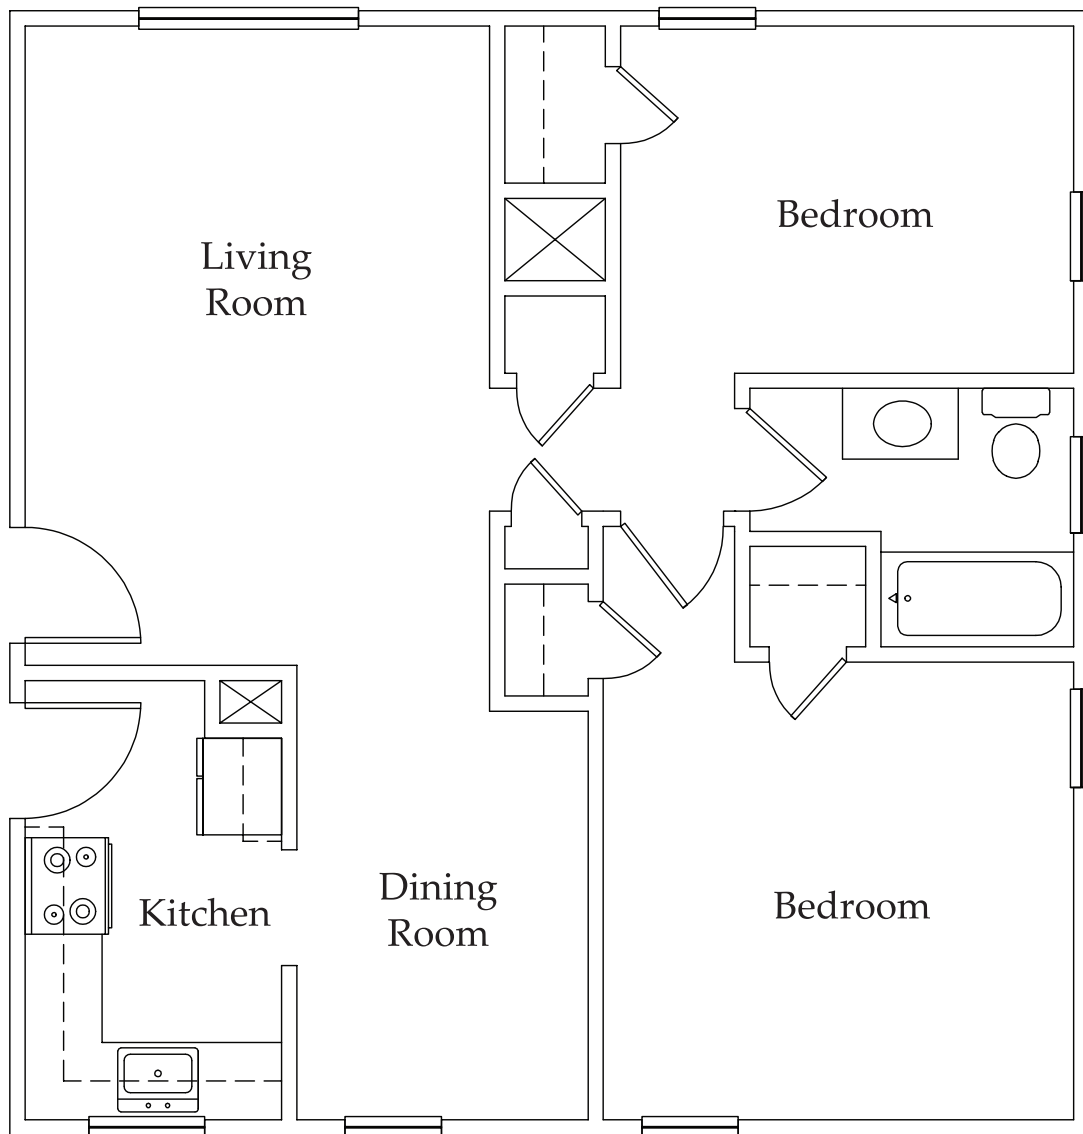

2 Bedroom, 1 Bath  
Heat Furnished  
878 sq.ft.

Dep. \_\_\_\_\_ \$ \_\_\_\_\_

All dimensions are approximate.

2110 Ewald Circle #31 · Detroit, MI 48238 · (313) 883-2322  
info@ryancourtapts.com · www.ryancourtapts.com